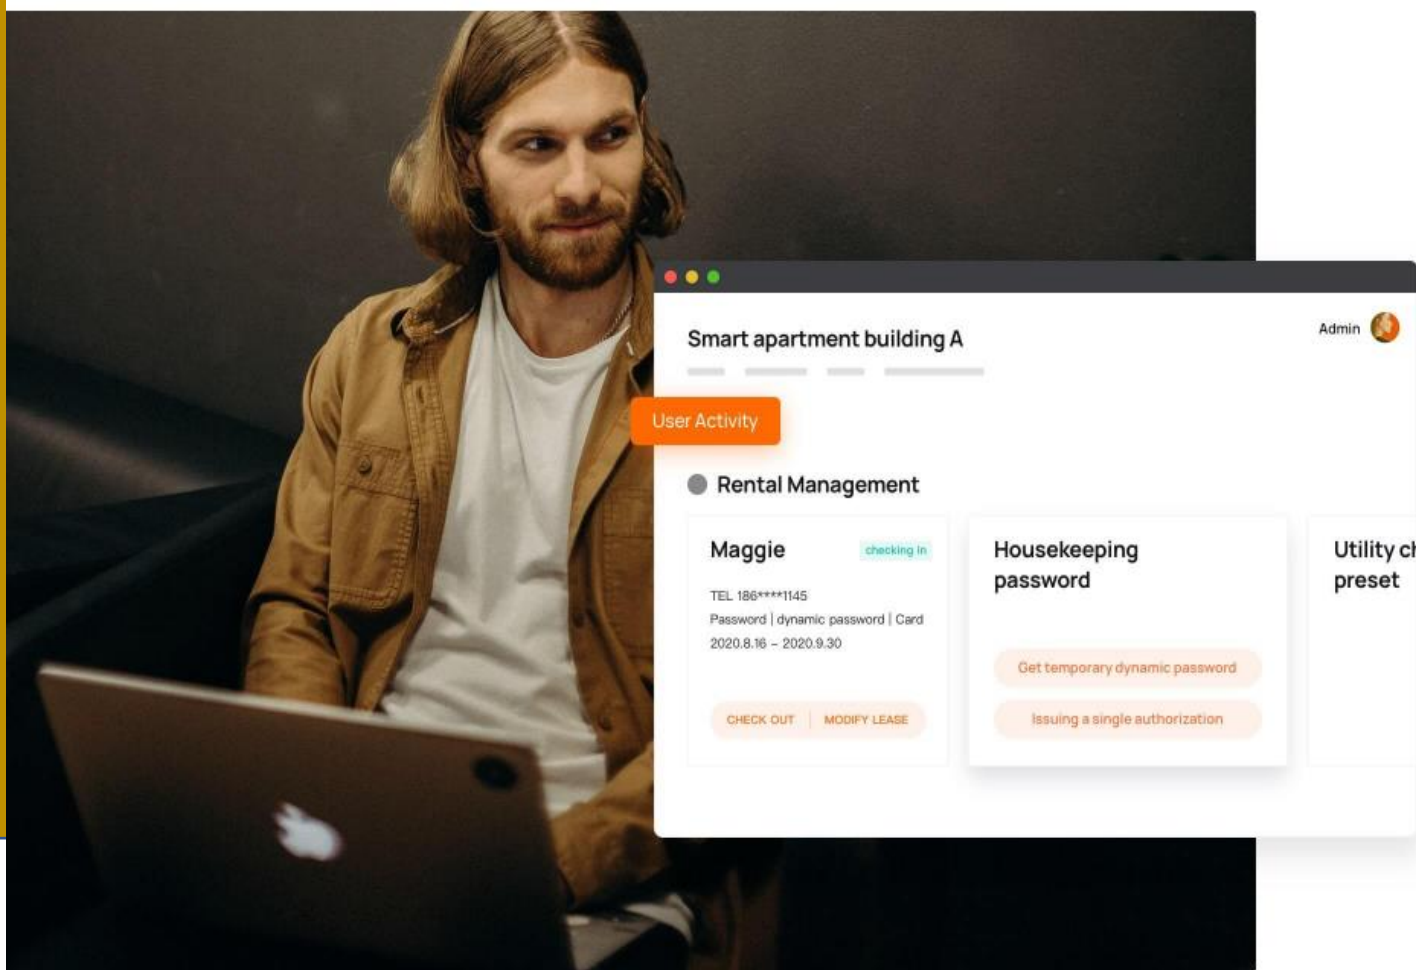

The screenshot displays a web-based interface for managing smart devices. On the left is a dark sidebar with a home icon, a 'Device Management' button, and a 'Device list' section. The main content area features a search and filter section with fields for 'Store', 'Community', 'Device status', 'Device type', and 'Query conditions'. Below this is a table listing various smart devices with their status.

Device name	Community	Room	Device type	Device status	PID
Zigbee Gateway				Normal	
Smart Lock-206t				Offline	
Temperature Sensor				Normal	
Smoke Sensor				Normal	
Gas Alarm				Normal	

In the bottom right corner of the interface, there is a 'Consult' button with a headset icon.

Solutions

Smart Apartments Intelligent Living

Optimize Your Property's Efficiency, Increase operating income, tenant attraction and satisfaction

Smart Apartments Intelligent Living

Manage your property online

Smart Apartments Intelligent Living

Create a temporary access with Self-Guided touring

Create a temporary access with Self-Guided touring

Property manager are time-consuming and labor-intensive to receive potential guests. They need to manage a large number of keys and come to receive them.