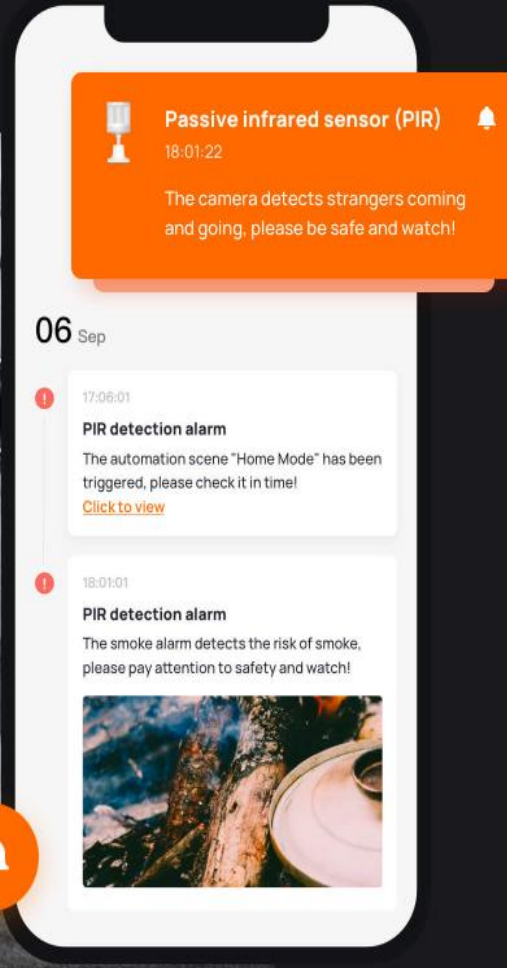

Apartment SaaS System

Equipment alarm to escort you

Keep tenants and property secure with smart devices

Receive real-time alerts about threats, such as strangers forcibly disassembling smart locks, and people passing by in security areas.