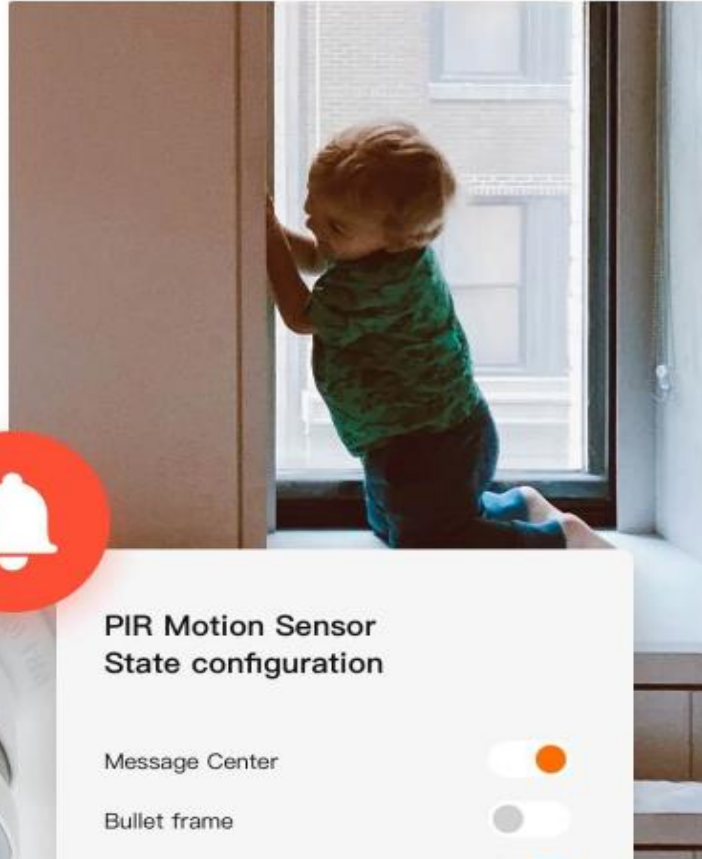

Switch, scene switch, wireless switch, card to get electricity, various styles, APP, applet one-key control, build smart scene

Electric curtain system

Opening and closing curtains, roller shutters, electric curtain switch, to create comfortable and smart apartment recommended products

HVAC series

Air conditioning companion, VRV adapter, central air conditioning gateway sensor series products

Background music

Background music, ceiling speaker

Apartment SaaS System

Equipment alarm to escort you