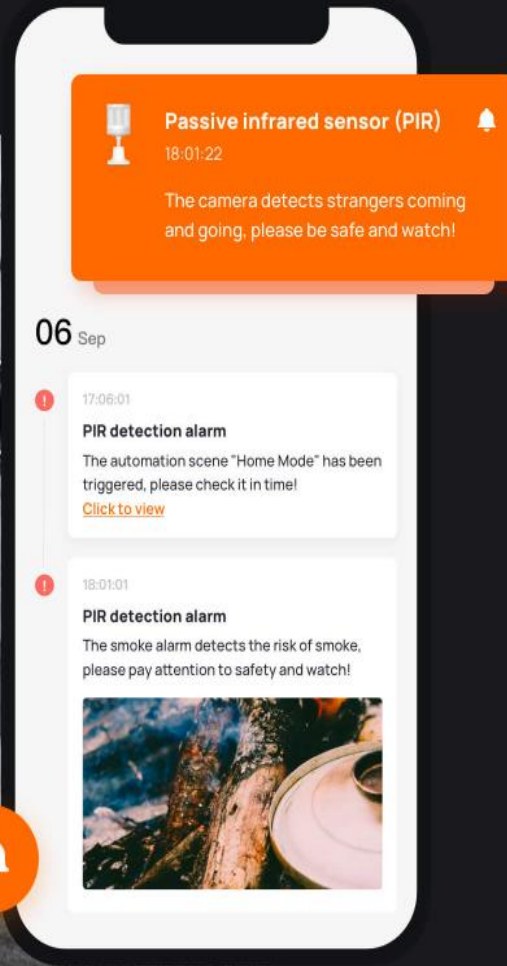

The screenshot displays a web-based interface for managing smart devices. On the left is a dark sidebar with a home icon, a 'Device Management' button, and a 'Device list' section. The main content area features a search and filter section with fields for 'Store', 'Community', 'Device status', 'Device type', and 'Query conditions'. Below this is a table listing various smart devices with their status.

To use our solution, you only need to create a temporary access in the APP. You don't have to worry about losing any keys, because they have a limited validity period.

Get Password

Valid within 6 hours, can only be used once

Please fill in the password receiver information, and the password will be sent to the receiver's SMS

Identity Type >

Name

Country/Region >

Phone Number

OK

Smart Apartments Intelligent Living

Keep tenants and property secure with smart devices

Keep tenants and property secure with smart devices

Receive real-time alerts about threats, such as strangers forcibly disassembling smart locks, and people passing by in security areas.

Apartment SaaS System