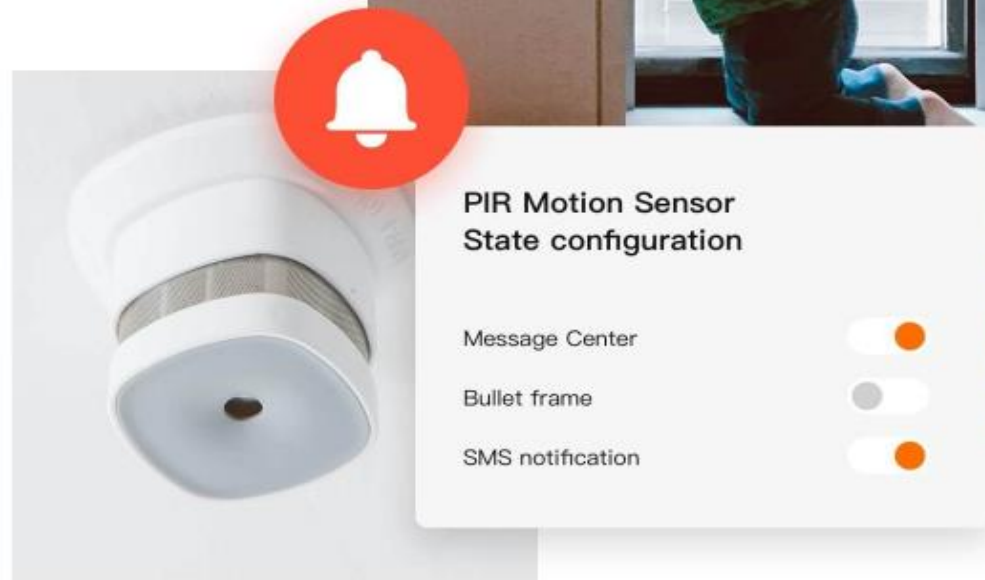

Switch, scene switch, wireless switch, card to get electricity, various styles, APP, applet one-key control, build smart scene

Electric curtain system

Opening and closing curtains, roller shutters, electric curtain switch, to create comfortable and smart apartment recommended products

HVAC series

Air conditioning companion, VRV adapter, central air conditioning gateway sensor series products

Background music

Background music, ceiling speaker

Apartment SaaS System

Equipment alarm to escort you

Equipment alarm to escort you

- ✓ Support SMS, message push, instant pop-up and other notification methods
- ✓ Support door locks to unlock multiple times to report errors, long time no door opening and other abnormal reminders
- ✓ Support real-time online monitoring of security, offline equipment of the whole house, low power, etc.

The screenshot displays a web-based interface for managing smart devices. On the left is a dark sidebar with a home icon, a 'Device Management' button, and a 'Device list' section. The main content area features a search and filter section with fields for 'Store', 'Community', 'Device status', 'Device type', and 'Query conditions'. Below this is a table listing various smart devices with their status.